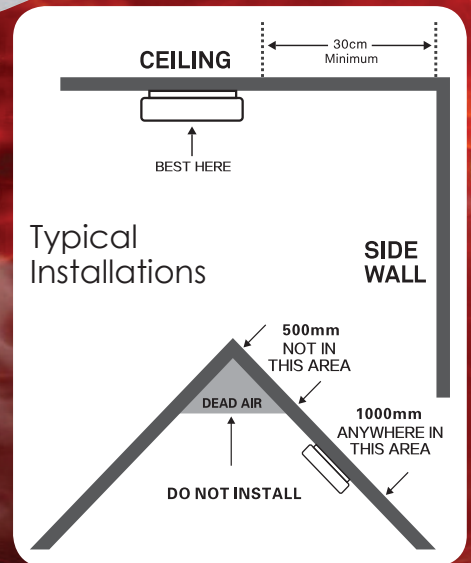

SPECIFICATIONS 3786PH14LI

Mains Powered: 230-240 V/AC 50 Hz	Temperature: Operating Range +5° to +45° C
Alarm Volume: Greater than 85dB	Interconnection: Up to 40 detectors
Sensitivity: 0.10~0.16dB/m	Standards: AS3786:2014 & ActivFire certified
Coverage: 20 to 40m² capacity	Warranty: Product Replacement Warranty only – 5 years limited (excludes battery)
Hush Time: Approx 8 minutes	Inside Unit: Lithium Battery with Pull Tab to activate Non-rechargeable, non-replaceable
Operation: Current <100mA	
Humidity: Relative 10% to 90%	

SmokeWatch – where safety is the priority