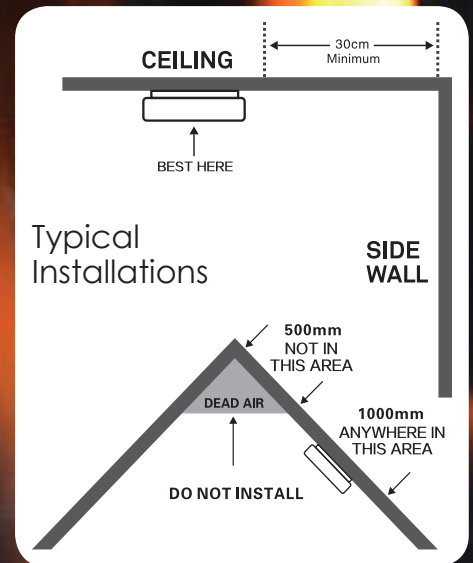

Ideal for residential use, Photoelectric Smoke Alarms are more sensitive at detecting slow smouldering fires before they burst into flames.

This Smoke Alarm features:

- Low Battery Warning
- Hush Function
- Interconnectable (up to 40 detectors)

And includes a 9V Battery Backup. It's simple to change the battery every year with the Easy Install click-on Body & Base.

If you want to never replace a battery again, then opt for the 3786PH14LI model which includes a 10 Year Lithium Battery. Ideal for hard to reach installations.