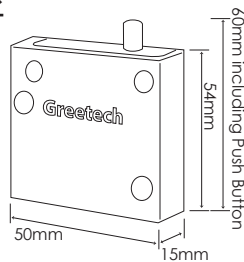

Greetech

Door Push Button Switch Light Activation

Easily operate
a light by opening
a door

Cat No:
DSNONC

The Greetech by Omega Door Push Button Switch is a compact, easy solution to automatically turn on a light in a room or cupboard.

The Door Switch can be installed horizontally or vertically, inside the door jamb or on a cupboard wall, floor or ceiling.

While the Door Switch is most typically used for pantries, it is also suitable for wardrobes, closets, under stairs cupboards, attics, cellars, tool sheds, and bathroom cabinets.

A versatile and handy product for homes and offices.

SPECIFICATIONS – DSNONC

- Power: 10A 240V
- AC Rated
- Can be installed* horizontally or vertically
- Adjustable Switch operating position
- Drill Guides provided