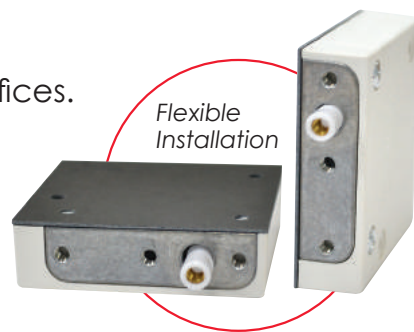

Greetech

Door Push Button Switch Light Activation

Easily operate
a light by opening
a door

Cat No:
DSNONC

The Greetech by Omega Door Push Button Switch is a compact, easy solution to automatically turn on a light in a room or cupboard.

The Door Switch can be installed horizontally or vertically, inside the door jamb or on a cupboard wall, floor or ceiling.

While the Door Switch is most typically used for pantries, it is also suitable for wardrobes, closets, under stairs cupboards, attics, cellars, tool sheds, and bathroom cabinets.

A versatile and handy product for homes and offices.

SPECIFICATIONS – DSNONC

- Power: 10A 240V
- AC Rated
- Can be installed* horizontally or vertically
- Adjustable Switch operating position
- Drill Guides provided